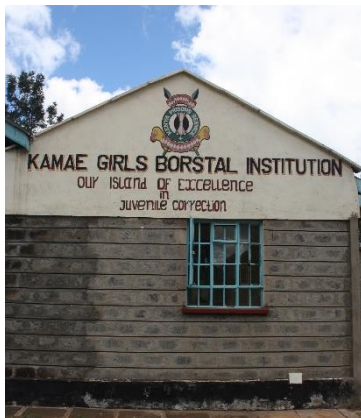

Water project